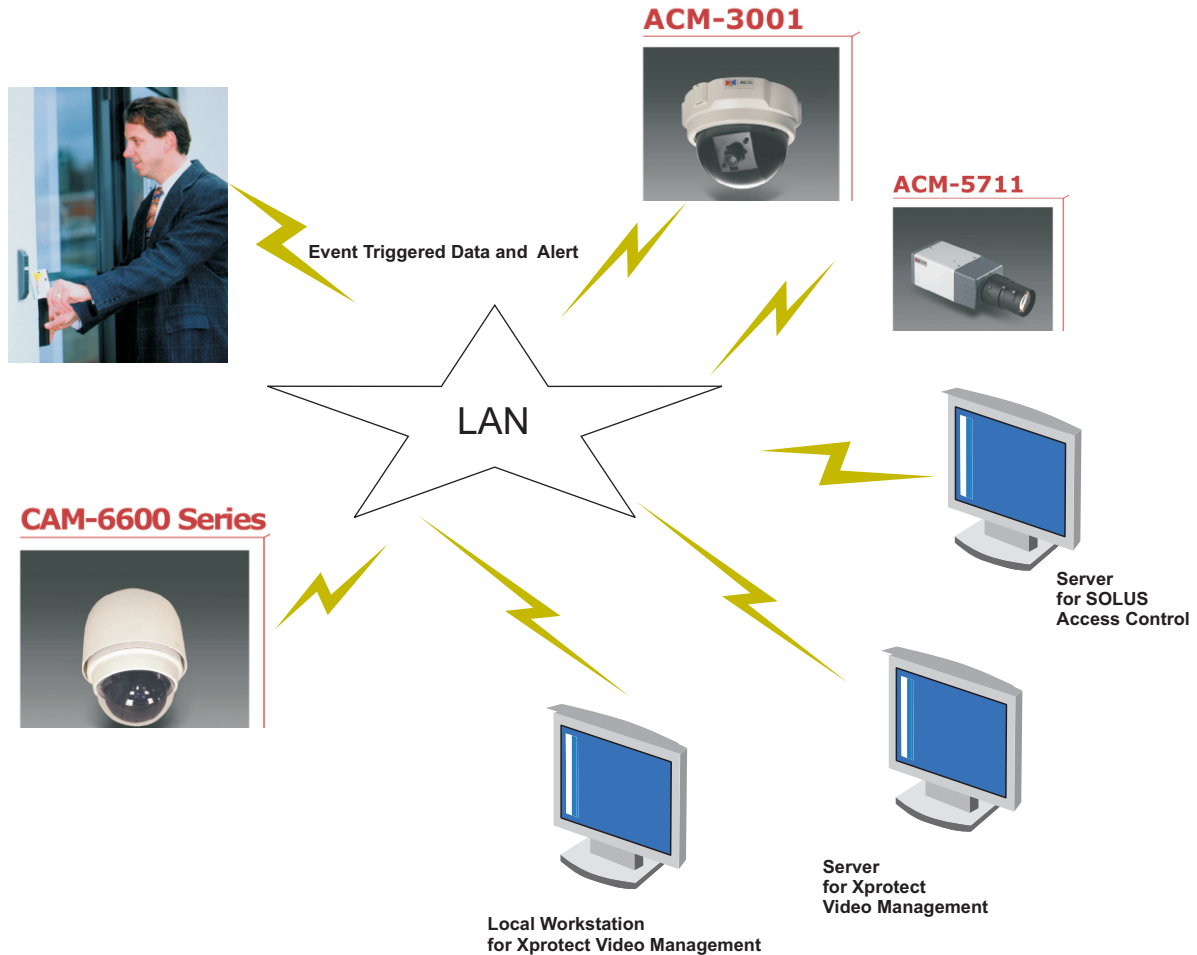

The implemented system consist of the 2 main parts Surveillance and Access control. The Surveillance part is done by the ACTi network camera along with the video management solution from Milestone. The cameras chosen for this application were the ACM 3001 indoor dome camera, the ACM 5711 outdoor box camera and CAM 6610 outdoor 18x speed dome camera. The dome cameras were put all around the specified building at all entries and exits. The outdoor cameras were used to monitor the compound entry and exit gates. The speed domes were used for general surveillance of the perimeter.

The SOLUS Access Control system was setup with various attendance portfolios for entrance to classrooms labs and even to the building. Since the Milestone Video Management Solution Xprotect supported integration with SOLUS, the solution was able to provide for the onsite requirements of the institute.

About BSW:

BSW Soft Private Limited is a Network based Surveillance solution provider, with proven expertise in IP camera implementation, integration and customized IP based surveillance solution development. Headquartered in Bangalore and with a Sales office at Delhi, BSW strives to provide the best of security solutions to its various customers.

For more details please visit : www.bsw-soft.com
www.acti.com >> Where to buy >> India >> BSW Soft Pvt Ltd.